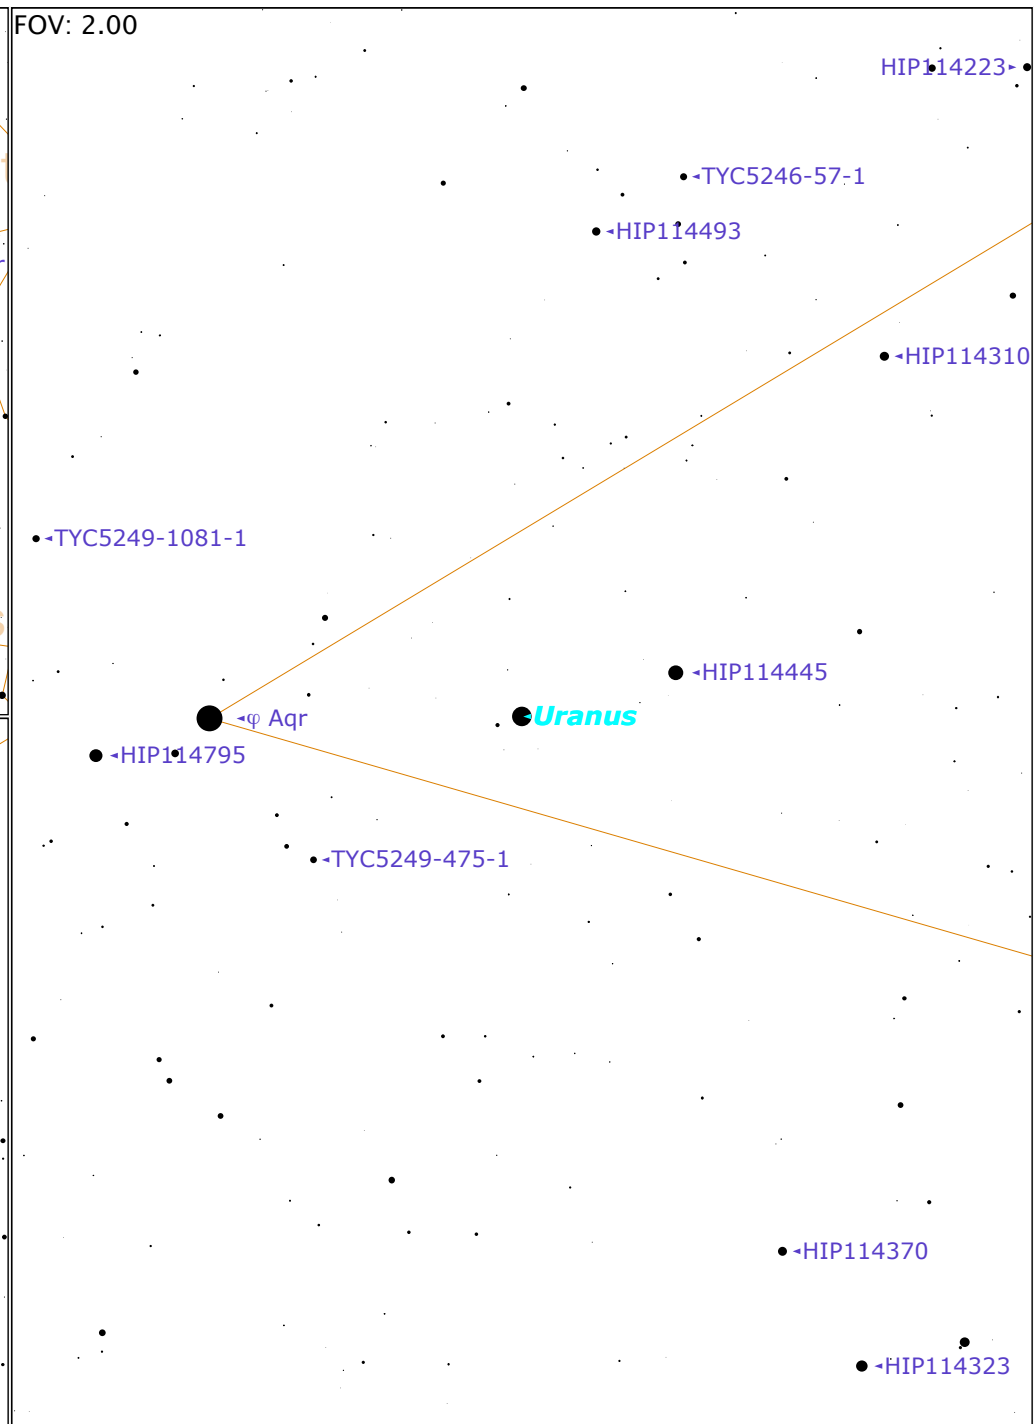

Starry Night  
FOV: 90.00

FOV: 10.00

FOV: 2.00

Uranus  
Viewing from Coldwater, Canada  
Chart centre (J2000): RA: 23h 11.870m Dec: -6° 2.746'  
Altitude: 39° 14.406', Azimuth: 179° 59.778' (south)

Long: -79° 49' 23" Lat: 44° 45' 22"  
2007/9/10 1:16:05 AM (Local)  
Limiting Magnitude: 13.3

- ⊙ Globular Cluster
- ⊛ Variable
- ⊖ Galaxy
- ⊙ Cluster
- ⊛ Multiple
- + Quasar
- ⊙ Planetary