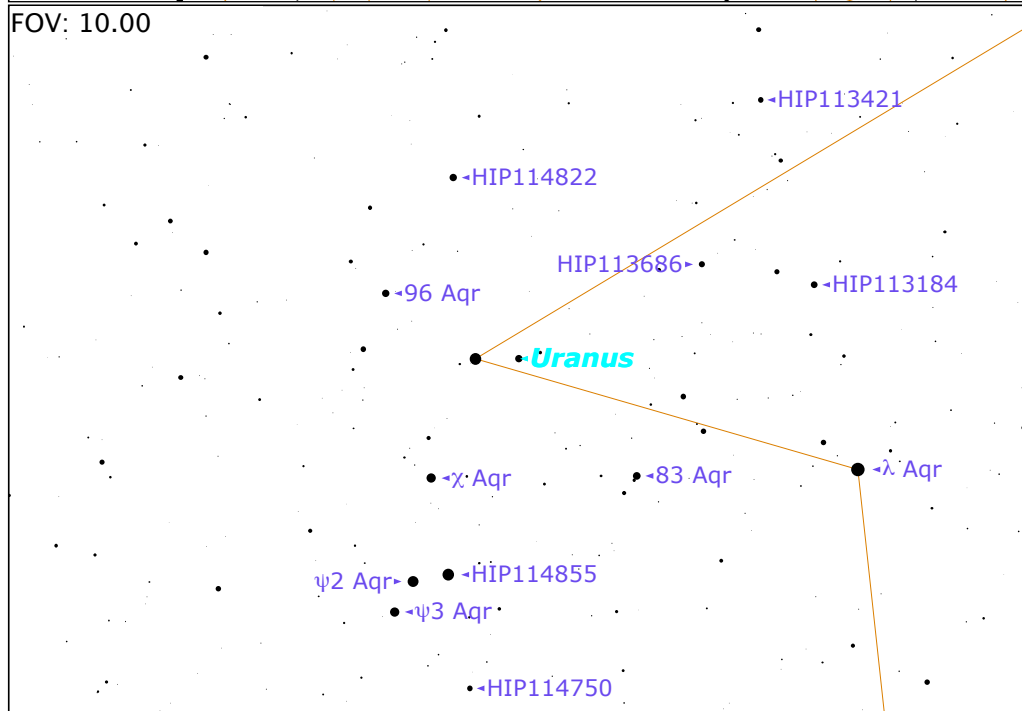

Starry Night  
FOV: 90.00

FOV: 10.00

FOV: 2.00

Uranus  
Viewing from Coldwater, Canada  
Chart centre (J2000): RA: 23h 11.870m Dec: -6° 2.746'  
Altitude: 39° 14.406', Azimuth: 179° 59.778' (south)

Long: -79° 49' 23" Lat: 44° 45' 22"  
2007/9/10 1:16:05 AM (Local)  
Limiting Magnitude: 13.3

- ⊙ Globular Cluster
- ⊛ Variable
- ⊖ Galaxy
- ⊙ Cluster
- ⊛ Multiple
- + Quasar
- ⊙ Planetary